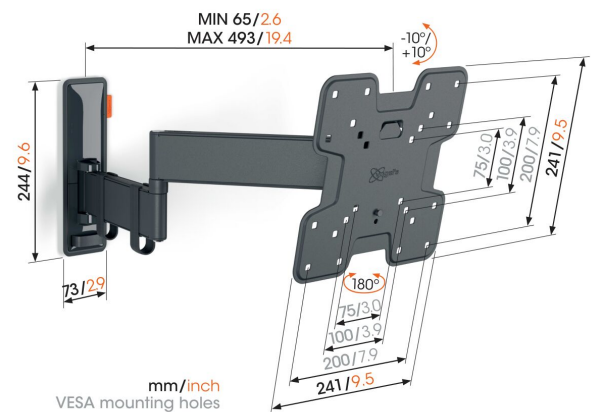

## TVM 324FD9 Full-Motion TV Wall Mount (black)

### Key Benefits

- Smooth OneFinger™ Movement - Thanks to coated bearings and precision steel shafts
- Keep your TV always level (horizontally and vertically)
- Cable clips included: Guide your cables from TV to wall
- Effortless tilting - Avoid reflections and tilt up to  $-10^\circ$  up to  $10^\circ$
- Turn your TV up to  $180^\circ$  thanks to long arms of 49 cm

### Stylish and safe: full-motion TV wall mount for TVs from 19 to 43 inches

With this stylish COMFORT Full-Motion+ TV wall mount, you are choosing safety, design and optimal viewing comfort. The wall mount is very robust and can withstand intensive use. Because the wall mount can rotate up to  $180^\circ$ , you can enjoy your TV from any angle in the room. Tilting is possible up to an angle of  $20^\circ$  ( $10^\circ$  forwards and backwards). The wall mount is suitable for TVs from 19 to 43 inches and weighing up to 15 kg.

# Specifications

Article number (SKU)	38324FD90
Colour	Black
EAN single box	8712285360268
Product size	S
Height	241
Width	241
TÜV certified	Yes
Tilt	Tilt up to 20°
Turn	Full motion (up to 180°)
Guarantee	10 years
Min. screen size (inch)	19
Max. screen size (inch)	43
Max. weight load (kg/Lbs)	15 / 33.07
Max. bolt size	M8
Max. height of interface (mm)	241
Max. width of interface (mm)	241
Cable management	Cable clips
Certifications	TÜV
Max. distance to the wall (mm / inch)	493 / 19.41
Max. horizontal hole pattern (mm)	200
Max. vertical hole pattern (mm)	200
Min. distance to the wall (mm / inch)	65 / 2.56
Min. horizontal hole pattern (mm)	75
Min. vertical hole pattern (mm)	75
Number of pivot points	3
Spirit level included	Yes
Universal or fixed hole pattern	Fixed