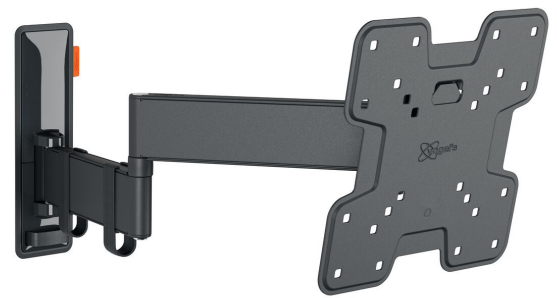

## TVM 324FD9 Full-Motion TV Wall Mount (black)

### Key Benefits

- Smooth OneFinger™ Movement - Thanks to coated bearings and precision steel shafts
- Keep your TV always level (horizontally and vertically)
- Cable clips included: Guide your cables from TV to wall
- Effortless tilting - Avoid reflections and tilt up to  $-10^\circ$  up to  $10^\circ$
- Turn your TV up to  $180^\circ$  thanks to long arms of 49 cm

### Stylish and safe: full-motion TV wall mount for TVs from 19 to 43 inches

With this stylish COMFORT Full-Motion+ TV wall mount, you are choosing safety, design and optimal viewing comfort. The wall mount is very robust and can withstand intensive use. Because the wall mount can rotate up to  $180^\circ$ , you can enjoy your TV from any angle in the room. Tilting is possible up to an angle of  $20^\circ$  ( $10^\circ$  forwards and backwards). The wall mount is suitable for TVs from 19 to 43 inches and weighing up to 15 kg.

# Specifications

Article number (SKU)	38324FD90
Colour	Black
EAN single box	8712285360268
Product size	S
Height	241
Width	241
TÜV certified	Yes
Tilt	Tilt up to 20°
Turn	Full motion (up to 180°)
Guarantee	10 years
Min. screen size (inch)	19
Max. screen size (inch)	43
Max. weight load (kg/Lbs)	15 / 33.07
Max. bolt size	M8
Max. height of interface (mm)	241
Max. width of interface (mm)	241
Cable management	Cable clips
Certifications	TÜV
Max. distance to the wall (mm / inch)	493 / 19.41
Max. horizontal hole pattern (mm)	200
Max. vertical hole pattern (mm)	200
Min. distance to the wall (mm / inch)	65 / 2.56
Min. horizontal hole pattern (mm)	75
Min. vertical hole pattern (mm)	75
Number of pivot points	3
Spirit level included	Yes
Universal or fixed hole pattern	Fixed